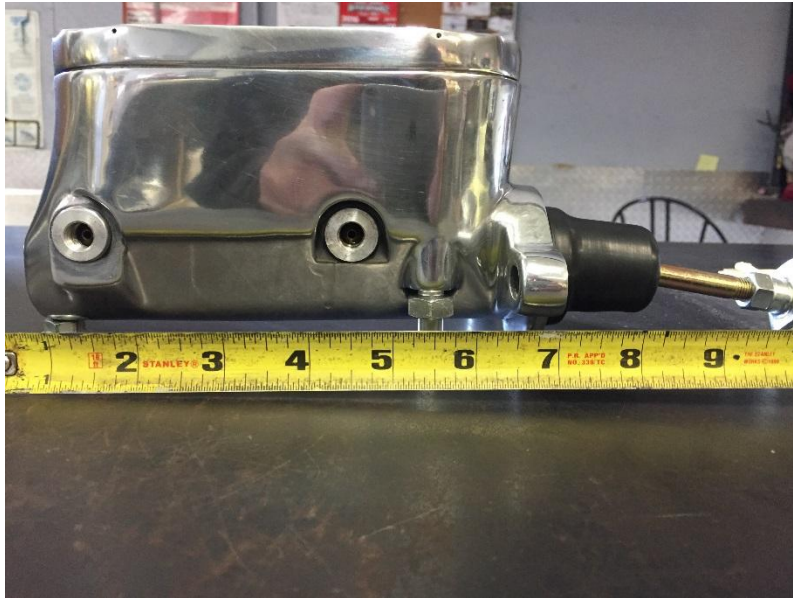

# MEASUREMENTS OF ELECTRIC MASTER CYLINDER WITH ONE PIECE RESERVOIR/MASTER

**OVERALL LENGTH 7.25"** (Measured where Flange Face meets up to firewall to the very tip of the master cylinder on the bottom)

**WIDTH: 3.125"**

**RESERVOIR LENGTH: 6.625"**